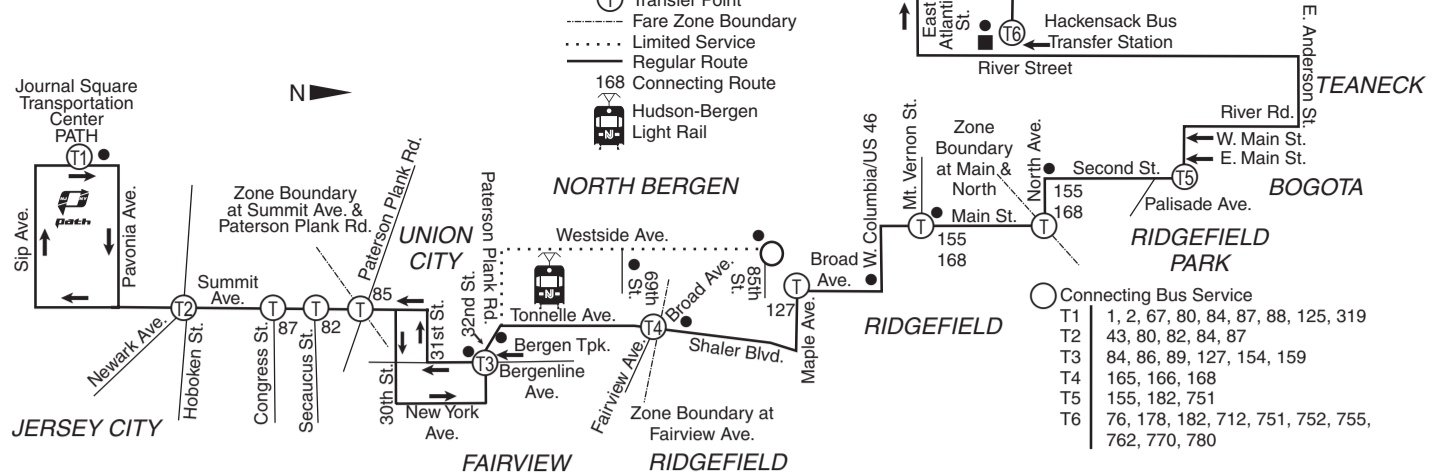

83 HACKENSACK - JERSEY CITY

To Jersey City

Weekdays

Saturdays

HACKENSACK Bus Transfer Station	BOGOTA North & Palisade Aves.	RIDGEFIELD PARK Main & Mt. Vernon Sts.	RIDGEFIELD Maple Ave. at Broad Ave.	FAIRVIEW Broad & Fairview Aves.	NORTH BERGEN (Tonelle Ave. Sta.) Tonelle Avenue at 51st Street	NORTH BERGEN 85th Street & Westside Ave.	NORTH BERGEN 69th Street & Westside Ave.	UNION CITY 32nd St. & Bergenline Ave.	UNION CITY Summit Ave. & Paterson Plank Rd.	JERSEY CITY Journal Square Transportation Center
A.M.	A.M.	A.M.	A.M.	A.M.	A.M.	A.M.	A.M.	A.M.	A.M.	A.M.
5:00	5:10	5:13	5:18	5:23	5:34	-	-	5:40	5:52	6:05
5:30	5:40	5:43	5:48	5:53	6:04	-	-	6:10	6:22	6:35
6:00	6:10	6:13	6:19	6:24	6:35	-	-	6:41	6:53	7:06
6:30	6:42	6:45	6:51	6:57	7:10	-	-	7:17	7:29	7:42
7:00	7:12	7:15	7:21	7:27	7:40	-	-	7:47	7:59	8:12
7:30	7:42	7:45	7:51	7:57	8:10	-	-	8:17	8:29	8:42
8:00	8:12	8:15	8:21	8:27	8:40	-	-	8:47	8:59	9:12
8:30	8:42	8:45	8:51	8:57	9:10	-	-	9:17	9:29	9:42
9:00	9:12	9:15	9:21	9:27	9:40	-	-	9:47	9:59	10:12
9:30	9:42	9:45	9:51	9:57	10:10	-	-	10:17	10:29	10:42
10:00	10:12	10:15	10:21	10:27	10:40	-	-	10:47	10:59	11:12
10:30	10:42	10:45	10:51	10:57	11:10	-	-	11:17	11:29	11:42
-	-	-	-	-	-	-	-	-	-	P.M.
11:00	11:12	11:15	11:21	11:27	11:40	-	-	11:47	11:59	12:12
-	-	-	-	-	P.M.	-	-	P.M.	P.M.	-
11:30	11:42	11:45	11:51	11:57	12:10	-	-	12:17	12:29	12:42
P.M.	P.M.	P.M.	P.M.	P.M.	P.M.	-	-	-	-	-
12:00	12:12	12:15	12:21	12:27	12:40	-	-	12:47	12:59	1:12
12:30	12:42	12:45	12:51	12:57	1:10	-	-	1:17	1:29	1:42
1:00	1:12	1:15	1:21	1:27	1:40	-	-	1:47	1:59	2:12
1:30	1:42	1:45	1:51	1:57	2:10	-	-	2:17	2:29	2:42
2:00	2:12	2:15	2:21	2:27	2:40	-	-	2:47	2:59	3:12
2:30	2:42	2:45	2:51	2:57	3:10	-	-	3:18	3:30	3:43
3:00	3:12	3:15	3:21	3:27	3:40	-	-	3:48	4:00	4:13
3:30	3:42	3:45	3:51	3:57	4:10	-	-	4:18	4:30	4:43
3:50	4:02	4:05	4:11	4:17	4:30	-	-	4:38	4:50	5:03
A	-	-	-	-	-	P.M.	P.M.	4:45	4:57	5:10
4:10	4:22	4:25	4:31	4:37	4:50	-	-	4:58	5:10	5:23
A	-	-	-	-	-	4:53	4:59	5:15	5:27	5:40
4:30	4:42	4:45	4:51	4:57	5:10	-	-	5:18	5:30	5:43
4:45	4:57	5:00	5:06	5:12	5:25	-	-	5:33	5:45	5:58
5:00	5:12	5:15	5:21	5:27	5:40	-	-	5:48	6:00	6:13
5:20	5:32	5:35	5:41	5:47	6:00	-	-	6:08	6:20	6:33
5:40	5:52	5:55	6:01	6:07	6:20	-	-	6:28	6:40	6:50
6:00	6:12	6:15	6:21	6:27	6:40	-	-	6:46	6:56	7:06
6:30	6:42	6:45	6:50	6:55	7:06	-	-	7:12	7:22	7:32
7:00	7:10	7:13	7:18	7:23	7:34	-	-	7:40	7:50	8:00
8:10	8:20	8:23	8:28	8:33	8:44	-	-	8:50	9:00	9:10
9:05	9:15	9:18	9:23	9:28	9:39	-	-	9:45	9:55	10:05
10:20	10:30	10:33	10:38	10:43	10:54	-	-	11:00	11:10	11:20