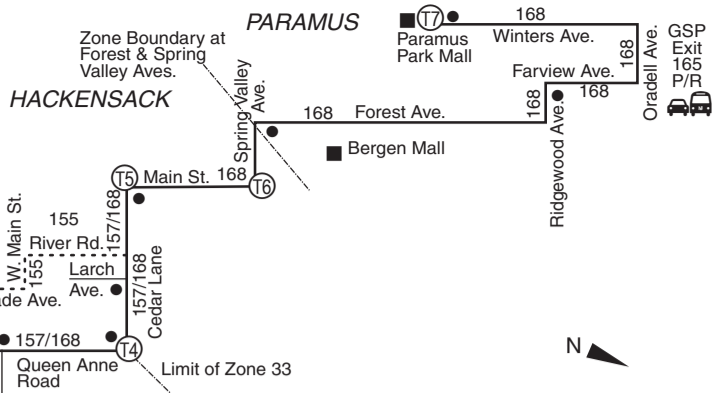

155/157/168 PARAMUS - NEW YORK

To New York

168 Weekdays

	PARAMUS Paramus Park Mall	PARAMUS Farview Ave. at Ridgewood Ave.	PARAMUS (Bergen Mall) Spring Valley Ave. at Forest Ave.	HACKENSACK (Sears) Main St. at Anderson St.	TEANECK Cedar Lane at Larch Ave.	TEANECK Cedar Lane at Queen Anne Rd.	TEANECK Queen Anne Rd. at DeGraw Ave.	RIDGEFIELD PARK Main St. at Mt. Vernon St.	PALISADES PARK (Morsemere) Broad Ave. at Columbia Ave.	RIDGEFIELD (Traffic Circle) Broad Ave. at Pleasantview Terr.	FAIRVIEW (Nungessers) Fairview Ave. at Anderson Ave.	NORTH BERGEN Blvd. East at 74th St.	WEST NEW YORK Blvd. East at 47/48th St.	WEEHAWKEN Blvd. East at 47/48th St.	NEW YORK Port Authority Bus Terminal
A.M.	-	5:19	5:25	5:33	5:36	5:40	5:43	5:50	-	-	-	-	-	-	6:15
T	-	5:34	5:40	5:48	5:51	5:55	5:58	6:05	-	-	-	-	-	-	6:30
T	-	5:49	5:55	6:03	6:06	6:10	6:13	6:20	-	-	-	-	-	-	6:45
T	-	6:04	6:10	6:18	6:21	6:25	6:28	6:35	-	-	-	-	-	-	7:00
T	-	6:19	6:25	6:33	6:36	6:40	6:43	6:50	-	-	-	-	-	-	7:15
T	-	6:31	6:37	6:45	6:48	6:52	6:55	7:02	-	-	-	-	-	-	7:28
T	-	6:39	6:45	6:53	6:56	7:00	7:03	7:10	-	-	-	-	-	-	7:36
T	-	6:45	6:51	6:59	7:02	7:06	7:11	7:18	-	-	-	-	-	-	7:44
T	-	6:53	6:59	7:07	7:10	7:14	7:19	7:26	-	-	-	-	-	-	7:52
T	-	7:00	7:06	7:15	7:18	7:22	7:27	7:34	-	-	-	-	-	-	8:00
T	-	7:04	7:12	7:21	7:24	7:28	7:33	7:40	-	-	-	-	-	-	8:06
T	-	7:10	7:18	7:27	7:30	7:34	7:39	7:46	-	-	-	-	-	-	8:27
T	-	7:16	7:24	7:33	7:36	7:40	7:45	7:52	-	-	-	-	-	-	8:33
T	-	7:20	7:28	7:37	7:40	7:44	7:49	7:56	-	-	-	-	-	-	8:37
T	-	7:28	7:36	7:45	7:48	7:52	7:57	8:04	-	-	-	-	-	-	8:45
T	-	7:38	7:46	7:55	7:58	8:02	8:07	8:14	-	-	-	-	-	-	8:55
T	-	7:48	7:56	8:05	8:08	8:12	8:17	8:24	-	-	-	-	-	-	9:05
T	-	7:58	8:06	8:15	8:18	8:22	8:27	8:34	-	-	-	-	-	-	9:15
T	-	8:08	8:16	8:25	8:28	8:32	8:37	8:44	-	-	-	-	-	-	9:25
T	-	-	-	-	8:35	8:38	8:42	8:47	8:54	-	-	-	-	-	9:35
T	-	8:33	8:41	8:50	8:53	8:57	9:02	9:09	-	-	-	-	-	-	9:50
T	-	8:48	8:56	9:05	9:08	9:12	9:17	9:24	-	-	-	-	-	-	10:05
T	8:59	9:06	9:14	9:23	9:26	9:30	9:34	9:39	-	-	-	-	-	-	10:03
T	9:37	9:44	9:53	10:05	10:09	10:13	10:17	10:22	10:29	10:33	10:40	10:46	10:50	10:53	11:06
	10:37	10:44	10:53	11:05	11:09	11:13	11:17	11:22	11:29	11:33	11:40	11:46	11:50	11:53	P.M.
	-	-	-	P.M.	P.M.	P.M.	P.M.	P.M.	P.M.	P.M.	P.M.	P.M.	P.M.	P.M.	12:06
	11:37	11:44	11:53	12:05	12:09	12:13	12:17	12:22	12:29	12:33	12:40	12:46	12:50	12:53	1:06
	P.M.	P.M.	P.M.	-	-	-	-	-	-	-	-	-	-	-	-
	12:37	12:44	12:53	1:05	1:09	1:13	1:17	1:22	1:29	1:33	1:40	1:46	1:50	1:53	2:06
	1:37	1:44	1:53	2:05	2:09	2:13	2:17	2:22	2:29	2:33	2:40	2:46	2:50	2:53	3:06
	2:37	2:44	2:53	3:05	3:09	3:13	3:17	3:22	3:29	3:33	3:40	3:46	3:50	3:54	4:09
	3:37	3:44	3:53	4:05	4:09	4:14	4:18	4:23	4:30	4:34	4:41	4:47	4:51	4:55	5:40
	T 4:37	4:44	4:53	5:05	5:09	5:14	5:18	5:23	-	-	-	-	-	-	6:11
	T 5:38	5:45	5:54	6:06	6:10	6:15	6:18	6:23	7:28	7:31	7:37	7:42	7:46	7:49	7:11
	6:50	6:55	7:03	7:10	7:12	7:15	7:18	7:23	8:28	8:31	8:37	8:42	8:46	8:49	8:00
	7:50	7:55	8:03	8:10	8:12	8:15	8:18	8:23	9:28	9:31	9:37	9:42	9:46	9:49	9:00
	8:50	8:55	9:03	9:10	9:12	9:15	9:18	9:23	10:28	10:31	10:37	10:42	10:46	10:49	10:00
	9:50	9:55	10:03	10:10	10:12	10:15	10:18	10:23	10:28	10:31	10:37	10:42	10:46	10:49	11:00
	-	-	-	-	-	-	-	-	-	-	-	-	-	-	-
	11:10	11:15	11:23	11:30	11:32	11:35	11:38	11:43	11:48	11:51	11:57	12:02	12:06	12:09	12:20