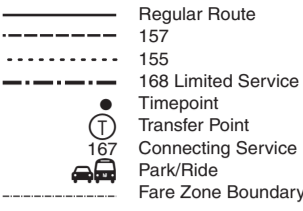

To New York

168 Weekdays

	PARAMUS Paramus Park Mall	PARAMUS Farview Ave. at Ridgewood Ave.	PARAMUS (Bergen Mall) Spring Valley Ave. at Forest Ave.	HACKENSACK (Sears) Main St. at Anderson St.	TEANECK Cedar Lane at Larch Ave.	TEANECK Cedar Lane at Queen Anne Rd.	TEANECK Queen Anne Rd. at DeGraw Ave.	RIDGEFIELD PARK Main St. at Mt. Vernon St.	PALISADES PARK (Morsemere) Broad Ave. at Columbia Ave.	RIDGEFIELD (Traffic Circle) Broad Ave. at Pleasantview Terr.	FAIRVIEW (Nungessers) Fairview Ave. at Anderson Ave.	NORTH BERGEN Blvd. East at 74th St.	WEST NEW YORK Blvd. East at 47/48th St.	WEEHAWKEN Blvd. East at 47/48th St.	NEW YORK Port Authority Bus Terminal
A.M.	-	5:19	5:25	5:33	5:36	5:40	5:43	5:50	-	-	-	-	-	-	6:15
T	-	5:34	5:40	5:48	5:51	5:55	5:58	6:05	-	-	-	-	-	-	6:30
T	-	5:49	5:55	6:03	6:06	6:10	6:13	6:20	-	-	-	-	-	-	6:45
T	-	6:04	6:10	6:18	6:21	6:25	6:28	6:35	-	-	-	-	-	-	7:00
T	-	6:19	6:25	6:33	6:36	6:40	6:43	6:50	-	-	-	-	-	-	7:15
T	-	6:31	6:37	6:45	6:48	6:52	6:55	7:02	-	-	-	-	-	-	7:28
T	-	6:39	6:45	6:53	6:56	7:00	7:03	7:10	-	-	-	-	-	-	7:36
T	-	6:45	6:51	6:59	7:02	7:06	7:11	7:18	-	-	-	-	-	-	7:44
T	-	6:53	6:59	7:07	7:10	7:14	7:19	7:26	-	-	-	-	-	-	7:52
T	-	7:00	7:06	7:15	7:18	7:22	7:27	7:34	-	-	-	-	-	-	8:00
T	-	7:04	7:12	7:21	7:24	7:28	7:33	7:40	-	-	-	-	-	-	8:06
T	-	7:10	7:18	7:27	7:30	7:34	7:39	7:46	-	-	-	-	-	-	8:27
T	-	7:16	7:24	7:33	7:36	7:40	7:45	7:52	-	-	-	-	-	-	8:33
T	-	7:20	7:28	7:37	7:40	7:44	7:49	7:56	-	-	-	-	-	-	8:37
T	-	7:28	7:36	7:45	7:48	7:52	7:57	8:04	-	-	-	-	-	-	8:45
T	-	7:38	7:46	7:55	7:58	8:02	8:07	8:14	-	-	-	-	-	-	8:55
T	-	7:48	7:56	8:05	8:08	8:12	8:17	8:24	-	-	-	-	-	-	9:05
T	-	7:58	8:06	8:15	8:18	8:22	8:27	8:34	-	-	-	-	-	-	9:15
T	-	8:08	8:16	8:25	8:28	8:32	8:37	8:44	-	-	-	-	-	-	9:25
T	-	-	-	-	8:35	8:38	8:42	8:47	8:54	-	-	-	-	-	9:35
T	-	8:33	8:41	8:50	8:53	8:57	9:02	9:09	-	-	-	-	-	-	9:50
T	-	8:48	8:56	9:05	9:08	9:12	9:17	9:24	-	-	-	-	-	-	10:05
T	8:59	9:06	9:14	9:23	9:26	9:30	9:34	9:39	-	-	-	-	-	-	10:03
T	9:37	9:44	9:53	10:05	10:09	10:13	10:17	10:22	10:29	10:33	10:40	10:46	10:50	10:53	11:06
	10:37	10:44	10:53	11:05	11:09	11:13	11:17	11:22	11:29	11:33	11:40	11:46	11:50	11:53	P.M.
	-	-	-	P.M.	P.M.	P.M.	P.M.	P.M.	P.M.	P.M.	P.M.	P.M.	P.M.	P.M.	12:06
	11:37	11:44	11:53	12:05	12:09	12:13	12:17	12:22	12:29	12:33	12:40	12:46	12:50	12:53	1:06
	P.M.	P.M.	P.M.	-	-	-	-	-	-	-	-	-	-	-	-
	12:37	12:44	12:53	1:05	1:09	1:13	1:17	1:22	1:29	1:33	1:40	1:46	1:50	1:53	2:06
	1:37	1:44	1:53	2:05	2:09	2:13	2:17	2:22	2:29	2:33	2:40	2:46	2:50	2:53	3:06
	2:37	2:44	2:53	3:05	3:09	3:13	3:17	3:22	3:29	3:33	3:40	3:46	3:50	3:54	4:09
	3:37	3:44	3:53	4:05	4:09	4:14	4:18	4:23	4:30	4:34	4:41	4:47	4:51	4:55	5:40
	T 4:37	4:44	4:53	5:05	5:09	5:14	5:18	5:23	-	-	-	-	-	-	6:11
	T 5:38	5:45	5:54	6:06	6:10	6:15	6:18	6:23	7:28	7:31	7:37	7:42	7:46	7:49	7:11
	6:50	6:55	7:03	7:10	7:12	7:15	7:18	7:23	8:28	8:31	8:37	8:42	8:46	8:49	8:00
	7:50	7:55	8:03	8:10	8:12	8:15	8:18	8:23	9:28	9:31	9:37	9:42	9:46	9:49	9:00
	8:50	8:55	9:03	9:10	9:12	9:15	9:18	9:23	10:28	10:31	10:37	10:42	10:46	10:49	10:00
	9:50	9:55	10:03	10:10	10:12	10:15	10:18	10:23	10:28	10:31	10:37	10:42	10:46	10:49	11:00
	-	-	-	-	-	-	-	-	-	-	-	-	-	-	-
	11:10	11:15	11:23	11:30	11:32	11:35	11:38	11:43	11:48	11:51	11:57	12:02	12:06	12:09	12:20