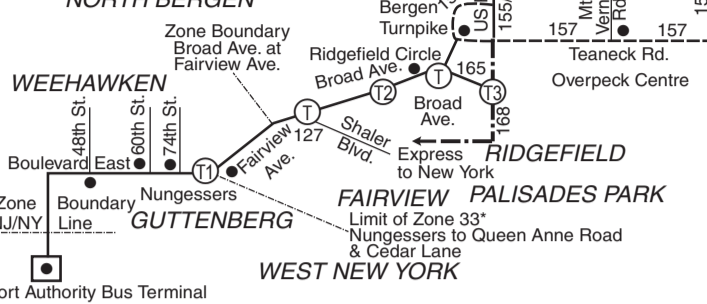

155/157/168 PARAMUS - NEW YORK

To New York

168 Weekdays

	PARAMUS Paramus Park Mall	PARAMUS Farview Ave. at Ridgewood Ave.	PARAMUS (Bergen Mall) Spring Valley Ave. at Forest Ave.	HACKENSACK (Sears) Main St. at Anderson St.	TEANECK Cedar Lane at Larch Ave.	TEANECK Cedar Lane at Queen Anne Rd.	TEANECK Queen Anne Rd. at DeGraw Ave.	RIDGEFIELD PARK Main St. at Mt. Vernon St.	PALISADES PARK (Morsemere) Broad Ave. at Columbia Ave.	RIDGEFIELD (Traffic Circle) Broad Ave. at Pleasantview Terr.	FAIRVIEW (Nungessers) Fairview Ave. at Anderson Ave.	NORTH BERGEN Blvd. East at 74th St.	WEST NEW YORK Blvd. East at 47/48th St.	WEEHAWKEN Blvd. East at 47/48th St.	NEW YORK Port Authority Bus Terminal
A.M.	-	5:19	5:25	5:33	5:36	5:40	5:43	5:50	-	-	-	-	-	-	6:15
T	-	5:34	5:40	5:48	5:51	5:55	5:58	6:05	-	-	-	-	-	-	6:30
T	-	5:49	5:55	6:03	6:06	6:10	6:13	6:20	-	-	-	-	-	-	6:45
T	-	6:04	6:10	6:18	6:21	6:25	6:28	6:35	-	-	-	-	-	-	7:00
T	-	6:19	6:25	6:33	6:36	6:40	6:43	6:50	-	-	-	-	-	-	7:15
T	-	6:31	6:37	6:45	6:48	6:52	6:55	7:02	-	-	-	-	-	-	7:28
T	-	6:39	6:45	6:53	6:56	7:00	7:03	7:10	-	-	-	-	-	-	7:36
T	-	6:45	6:51	6:59	7:02	7:06	7:11	7:18	-	-	-	-	-	-	7:44
T	-	6:53	6:59	7:07	7:10	7:14	7:19	7:26	-	-	-	-	-	-	7:52
T	-	7:00	7:06	7:15	7:18	7:22	7:27	7:34	-	-	-	-	-	-	8:00
T	-	7:04	7:12	7:21	7:24	7:28	7:33	7:40	-	-	-	-	-	-	8:06
T	-	7:10	7:18	7:27	7:30	7:34	7:39	7:46	-	-	-	-	-	-	8:27
T	-	7:16	7:24	7:33	7:36	7:40	7:45	7:52	-	-	-	-	-	-	8:33
T	-	7:20	7:28	7:37	7:40	7:44	7:49	7:56	-	-	-	-	-	-	8:37
T	-	7:28	7:36	7:45	7:48	7:52	7:57	8:04	-	-	-	-	-	-	8:45
T	-	7:38	7:46	7:55	7:58	8:02	8:07	8:14	-	-	-	-	-	-	8:55
T	-	7:48	7:56	8:05	8:08	8:12	8:17	8:24	-	-	-	-	-	-	9:05
T	-	7:58	8:06	8:15	8:18	8:22	8:27	8:34	-	-	-	-	-	-	9:15
T	-	8:08	8:16	8:25	8:28	8:32	8:37	8:44	-	-	-	-	-	-	9:25
T	-	-	-	-	8:35	8:38	8:42	8:47	8:54	-	-	-	-	-	9:35
T	-	8:33	8:41	8:50	8:53	8:57	9:02	9:09	-	-	-	-	-	-	9:50
T	-	8:48	8:56	9:05	9:08	9:12	9:17	9:24	-	-	-	-	-	-	10:05
T	8:59	9:06	9:14	9:23	9:26	9:30	9:34	9:39	-	-	-	-	-	-	10:03
T	9:37	9:44	9:53	10:05	10:09	10:13	10:17	10:22	10:29	10:33	10:40	10:46	10:50	10:53	11:06
	10:37	10:44	10:53	11:05	11:09	11:13	11:17	11:22	11:29	11:33	11:40	11:46	11:50	11:53	P.M.
	-	-	-	P.M.	P.M.	P.M.	P.M.	P.M.	P.M.	P.M.	P.M.	P.M.	P.M.	P.M.	12:06
	11:37	11:44	11:53	12:05	12:09	12:13	12:17	12:22	12:29	12:33	12:40	12:46	12:50	12:53	1:06
	P.M.	P.M.	P.M.	-	-	-	-	-	-	-	-	-	-	-	-
	12:37	12:44	12:53	1:05	1:09	1:13	1:17	1:22	1:29	1:33	1:40	1:46	1:50	1:53	2:06
	1:37	1:44	1:53	2:05	2:09	2:13	2:17	2:22	2:29	2:33	2:40	2:46	2:50	2:53	3:06
	2:37	2:44	2:53	3:05	3:09	3:13	3:17	3:22	3:29	3:33	3:40	3:46	3:50	3:54	4:09
	3:37	3:44	3:53	4:05	4:09	4:14	4:18	4:23	4:30	4:34	4:41	4:47	4:51	4:55	5:40
	T 4:37	4:44	4:53	5:05	5:09	5:14	5:18	5:23	-	-	-	-	-	-	6:11
	T 5:38	5:45	5:54	6:06	6:10	6:15	6:18	6:23	7:28	7:31	7:37	7:42	7:46	7:49	7:11
	6:50	6:55	7:03	7:10	7:12	7:15	7:18	7:23	8:28	8:31	8:37	8:42	8:46	8:49	8:00
	7:50	7:55	8:03	8:10	8:12	8:15	8:18	8:23	9:28	9:31	9:37	9:42	9:46	9:49	9:00
	8:50	8:55	9:03	9:10	9:12	9:15	9:18	9:23	10:28	10:31	10:37	10:42	10:46	10:49	10:00
	9:50	9:55	10:03	10:10	10:12	10:15	10:18	10:23	10:28	10:31	10:37	10:42	10:46	10:49	11:00
	-	-	-	-	-	-	-	-	-	-	-	-	-	-	-
	11:10	11:15	11:23	11:30	11:32	11:35	11:38	11:43	11:48	11:51	11:57	12:02	12:06	12:09	12:20